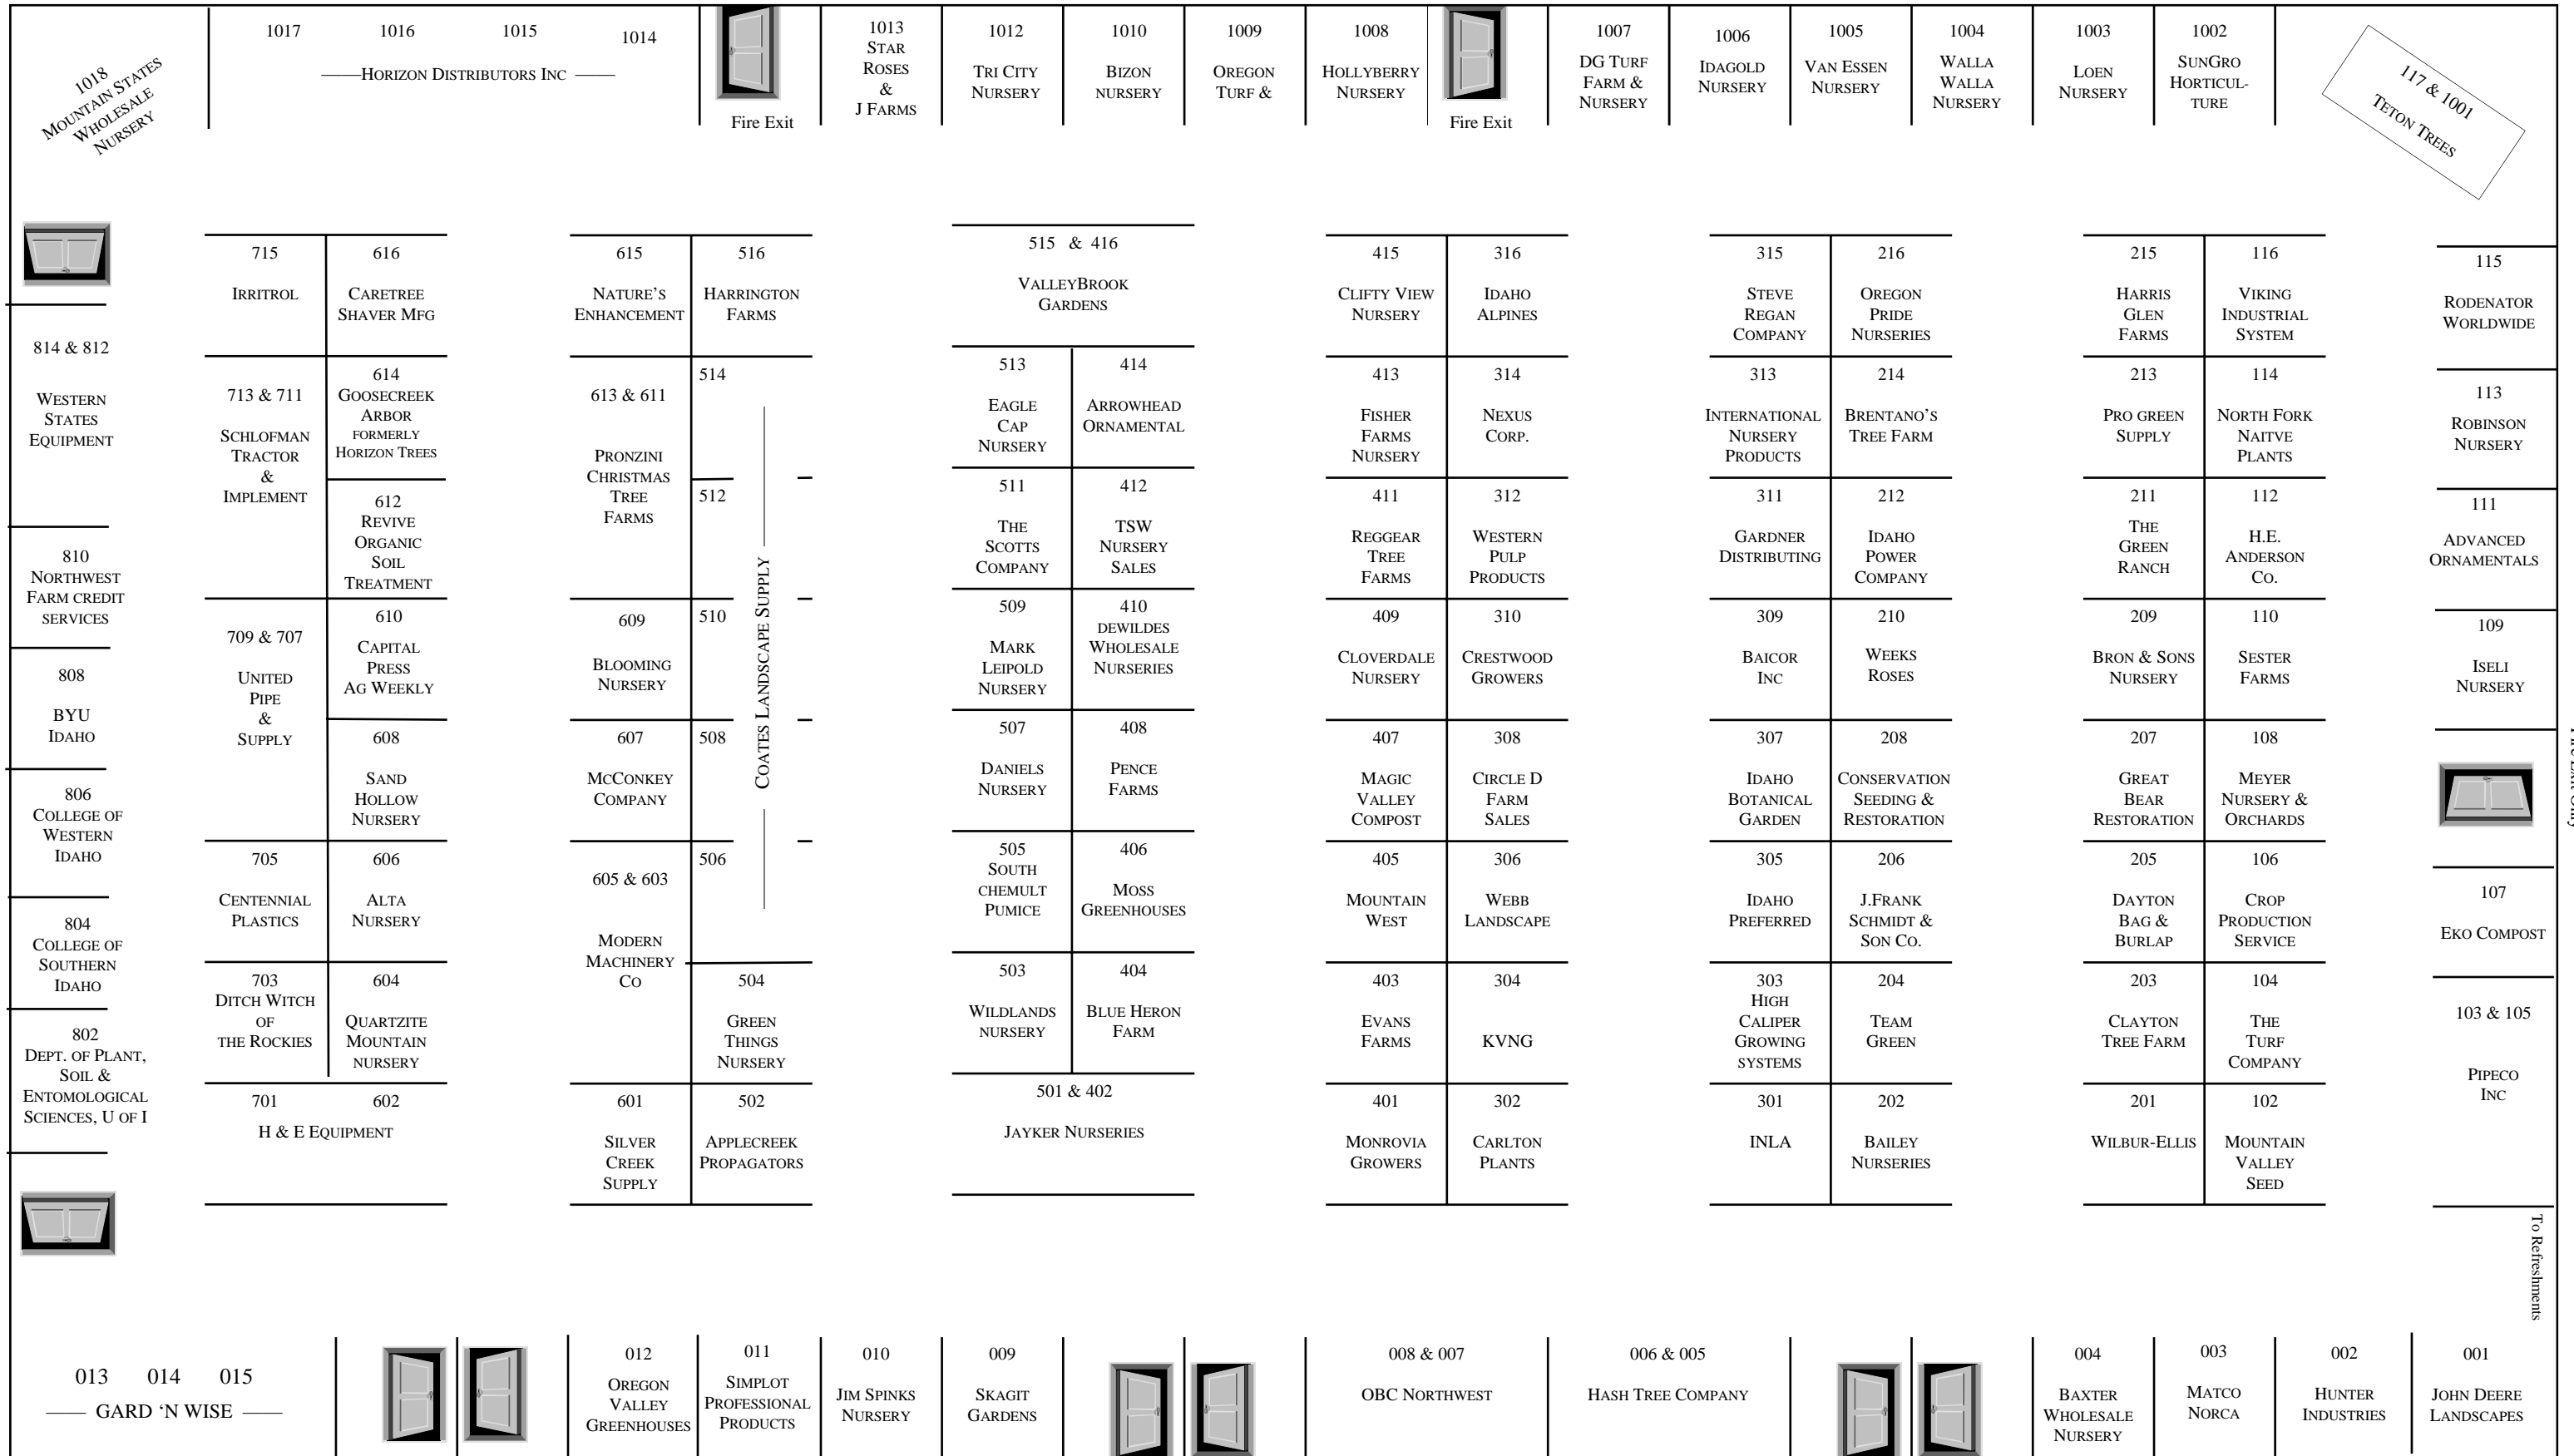

Fire Exit

Overhead Doorway

Fire Exit

Overhead Doorway

1017
1016
1015
1014
—HORIZON DISTRIBUTORS INC—

Fire Exit

1013
STAR
ROSES
&
J FARMS

1012
TRI CITY
NURSERY

1010
BIZON
NURSERY

1009
OREGON
TURF &

1008
HOLLYBERRY
NURSERY

Fire Exit

1007
DG TURF
FARM &
NURSERY

1006
IDAGOLD
NURSERY

1005
VAN ESSEN
NURSERY

1004
WALLA
WALLA
NURSERY